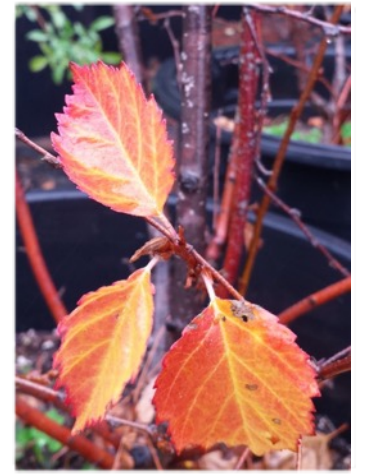

Deciduous and Semi-deciduous plants offer to the gardener a chance to note seasons, enjoy change and add depth and character to the garden. Placed among evergreen staples in a landscape design, you can create framed specimens of color, both in foliage and bark. California's deciduous species create dynamic gardens that hold interest year round. See our catalog for more information. [www.californianativeplants.com](http://www.californianativeplants.com)

GENUS SPECIES	PLANT NAME	DESCRIPTION
<i>Acer macrophyllum</i>	Big Leaf Maple	10-40+' tall/20+' wide, open habit, fast
<i>Acer negundo</i>	Box Elder	20+' tall/1+5' wide, round headed tree, fast
<i>Aesculus californica</i>	Buckeye	10-30' tall/18' wide, pink to cream flowers, large seed
<i>Amorpha fruticosa</i>	False Indigobush	3-8' tall/8' wide, deep purple flowers, versatile
<i>Betula occidentalis</i>	Water Birch	8-15' tall/6-8' wide, dark bronze bark, specimen
<i>Calycanthus occidentalis</i>	Spice Bush	6-12' tall/8' wide, fragrant leaves, dark red flowers
<i>Cercis occidentalis</i>	Western Redbud	8-20' tall/10+' wide, showy pink flowers, heart leaves
<i>Chilopsis linearis</i>	Desert Willow	10-20' tall/15' wide, large pink/purple flowers
<i>Holodiscus discolor</i>	Ocean Spray	6-10' tall/6-8' wide, showy cream flowers
<i>Platanus racemosa</i>	Western Sycamore	40+' tall/30+' wide, large leaf, mottled white bark
<i>Populus fremontii</i>	Western Cottonwood	30-50+' tall/35+' wide, triangular leaf, heat-drought tolerant
<i>Quercus lobata</i>	Valley Oak	15-40' tall/35+' wide, deeply lobed leaf, good inland
<i>Ribes</i> sp.	Currants/ Gooseberries	height and width varies, variety of flower colors
<i>Shepherdia argentea</i>	Silver Bufaloberry	4-15' tall/10' wide, Silvery, excellent erosion control
<i>Vitis</i> sp.	Wild Grape	vine, tasty fruit, attracts birds, fast